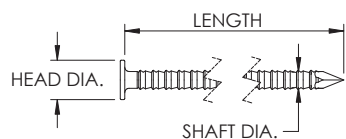

Stainless Steel Painted Trim Nails

PROUDLY SERVICING CONTRACTORS AND BUILDERS FOR OVER 150 YEARS

Stainless Steel Painted Trim Nails

- **Best Choice for:** Installation of aluminum, vinyl and composite exterior trim
- **Best Choice for:** Applications with treated lumbers, redwood, cedar woods and composite materials
- **Best Choice for:** Long term corrosion resistance in harsh environmental conditions

Penny Size	Length (in.)	Gauge	Head Dia. (in.)	Shank Type	Shank Dia. (In.)	Alloy	Approx. Count/Lbs.	Color	1/4 lb. Part#	1 lb. Part#	50 lb. Part#
2d	1	15	11/64	Smooth	0.072	T-304	780	White	5T****	5T1095	5T****
2d	1	15	11/64	Smooth	0.072	T-304	780	Colors	Call for Product Codes		
3d	1-1/4	15	11/64	Smooth	0.072	T-304	644	White	5T4095	5T2095	5T6095
3d	1-1/4	15	11/64	Smooth	0.072	T-304	644	Colors	Call for Product Codes		
5d	1-3/4	15	11/64	Smooth	0.072	T-304	455	White	5T****	5T7095	5T****
5d	1-3/4	15	11/64	Smooth	0.072	T-304	455	Colors	Call for Product Codes		
2d	1	15	11/64	Ring Barb	0.072	T-304	780	White	5T****	5T3095	5T****
2d	1	15	11/64	Ring Barb	0.072	T-304	780	Colors	Call for Product Codes		
3d	1-1/4	15	11/64	Ring Barb	0.072	T-304	644	White	5T****	5TA095	5T****
3d	1-1/4	15	11/64	Ring Barb	0.072	T-304	644	Colors	Call for Product Codes		
5d	1-3/4	15	11/64	Ring Barb	0.072	T-304	455	White	5T****	5T0095	5T****
5d	1-3/4	15	11/64	Ring Barb	0.072	T-304	455	Colors	Call for Product Codes		

T-316 – Please Call Sales Team for Product Codes

Other sizes available

****Available upon request