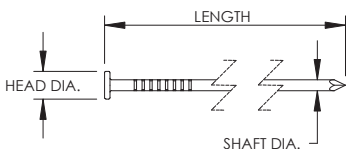

Stainless Steel Painted Trim Nails

PROUDLY SERVICING CONTRACTORS AND BUILDERS FOR OVER 150 YEARS

Stainless Steel Painted Trim Nails

- **Best Choice for:** Installation of aluminum, vinyl and composite exterior trim
- **Best Choice for:** Applications with treated lumbers, redwood, cedar woods and composite materials
- **Best Choice for:** Long term corrosion resistance in harsh environmental conditions

Penny Size	Length (in.)	Gauge	Head Dia. (in.)	Shank Type	Shank Dia. (In.)	Alloy	Approx. Count/Lbs.	Color	1/4 lb. Part#	1 lb. Part#	50 lb. Part#
2d	1	15	11/64	Smooth	0.072	T-304	780	White	5T****	5T1095	5T****
2d	1	15	11/64	Smooth	0.072	T-304	780	Colors	Call for Product Codes		
3d	1-1/4	15	11/64	Smooth	0.072	T-304	644	White	5T4095	5T2095	5T6095
3d	1-1/4	15	11/64	Smooth	0.072	T-304	644	Colors	Call for Product Codes		
5d	1-3/4	15	11/64	Smooth	0.072	T-304	455	White	5T****	5T7095	5T****
5d	1-3/4	15	11/64	Smooth	0.072	T-304	455	Colors	Call for Product Codes		
2d	1	15	11/64	Ring Barb	0.072	T-304	780	White	5T****	5T3095	5T****
2d	1	15	11/64	Ring Barb	0.072	T-304	780	Colors	Call for Product Codes		
3d	1-1/4	15	11/64	Ring Barb	0.072	T-304	644	White	5T****	5TA095	5T****
3d	1-1/4	15	11/64	Ring Barb	0.072	T-304	644	Colors	Call for Product Codes		
5d	1-3/4	15	11/64	Ring Barb	0.072	T-304	455	White	5T****	5T0095	5T****
5d	1-3/4	15	11/64	Ring Barb	0.072	T-304	455	Colors	Call for Product Codes		

T-316 – Please Call Sales Team for Product Codes

Other sizes available

****Available upon request